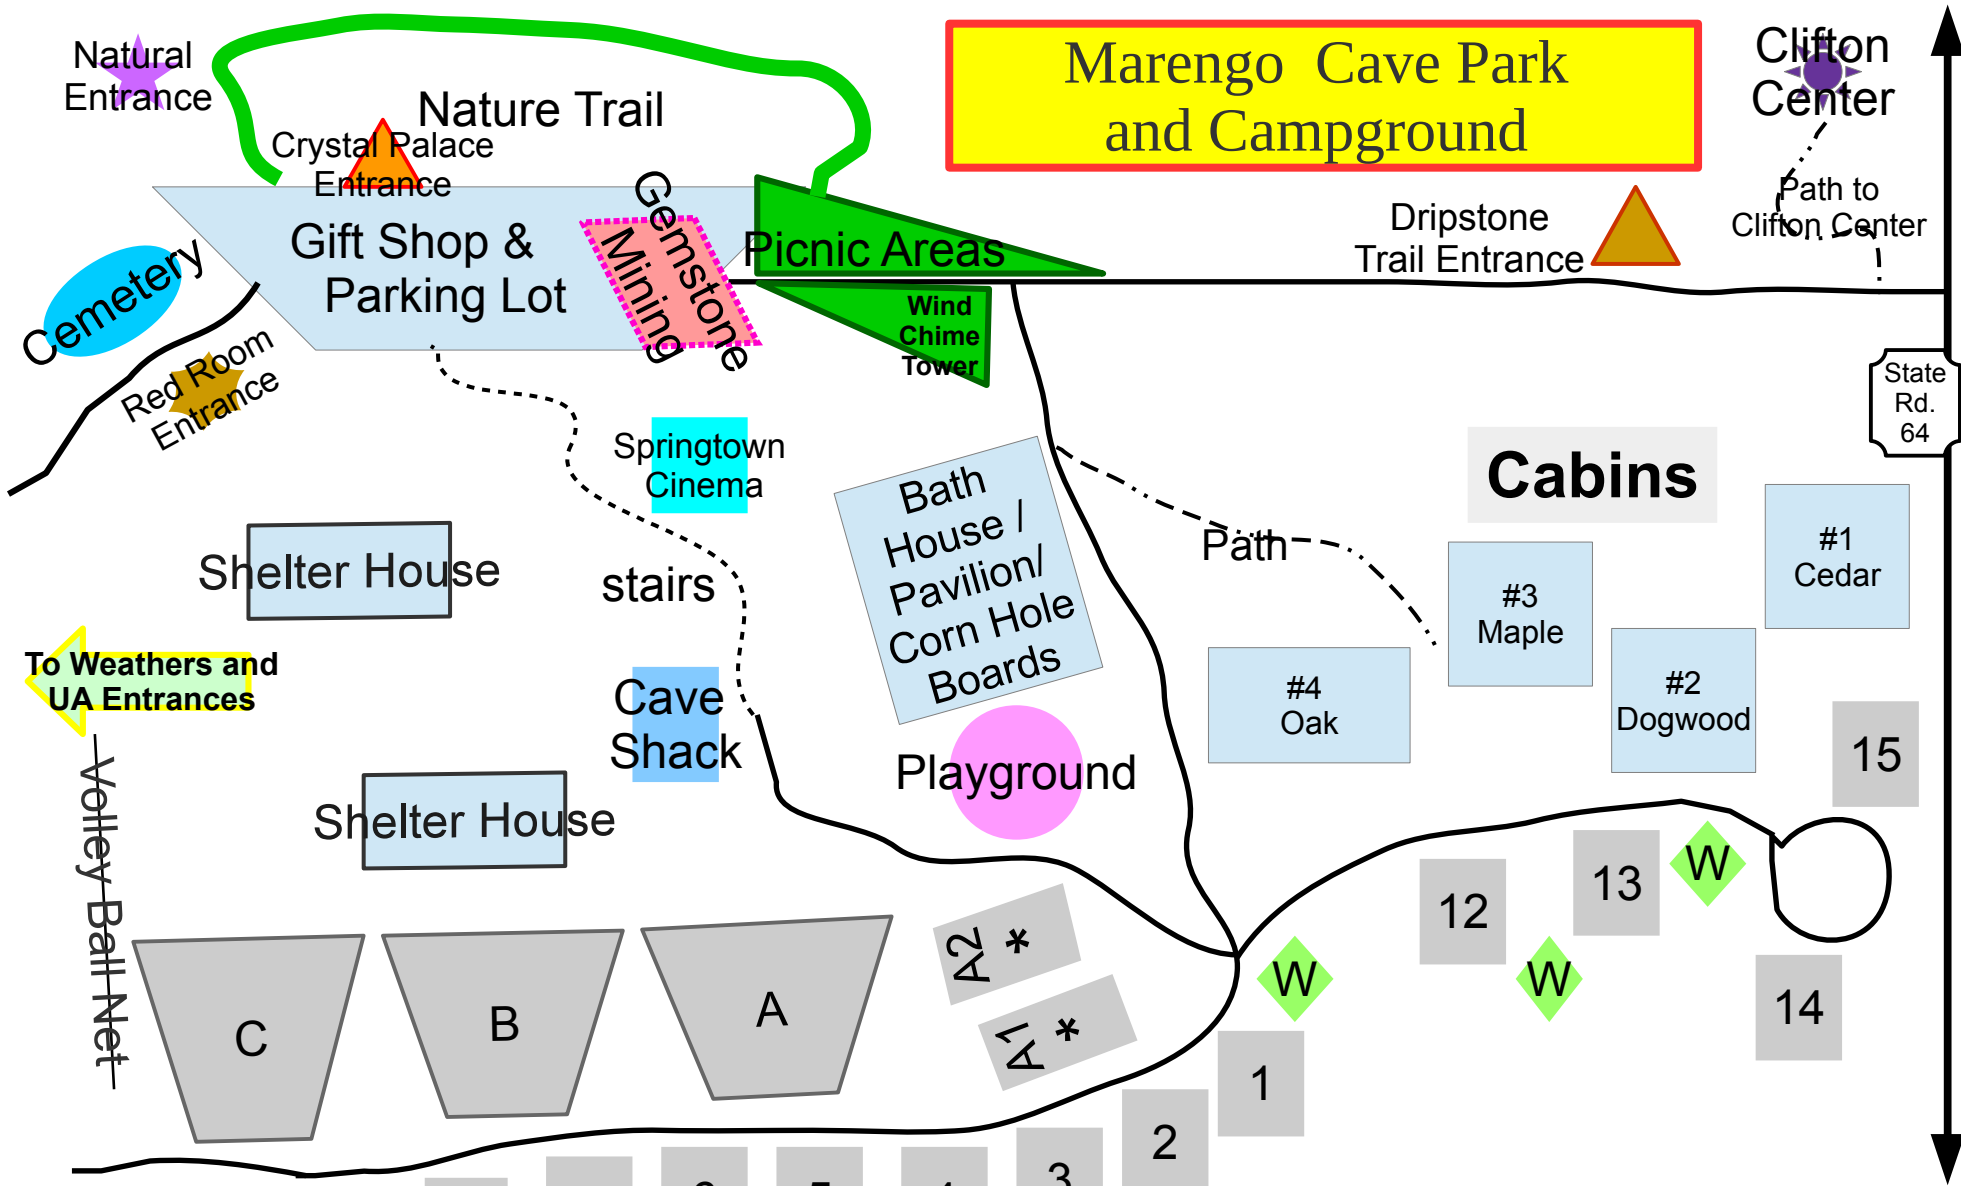

# Marengo Cave Park and Campground

All Sites have 50 amp Electric.  
 All Sites have private Gazebos.  
 Sites A,B,C are for Groups  
 of 12 or more

\* site A1 can accommodate a 40ft. Camper  
 \* site A2 can accommodate a 30ft. Camper  
 All other sites are for a 25ft. Camper or smaller.  
 Tent camping is permitted.

W = Water